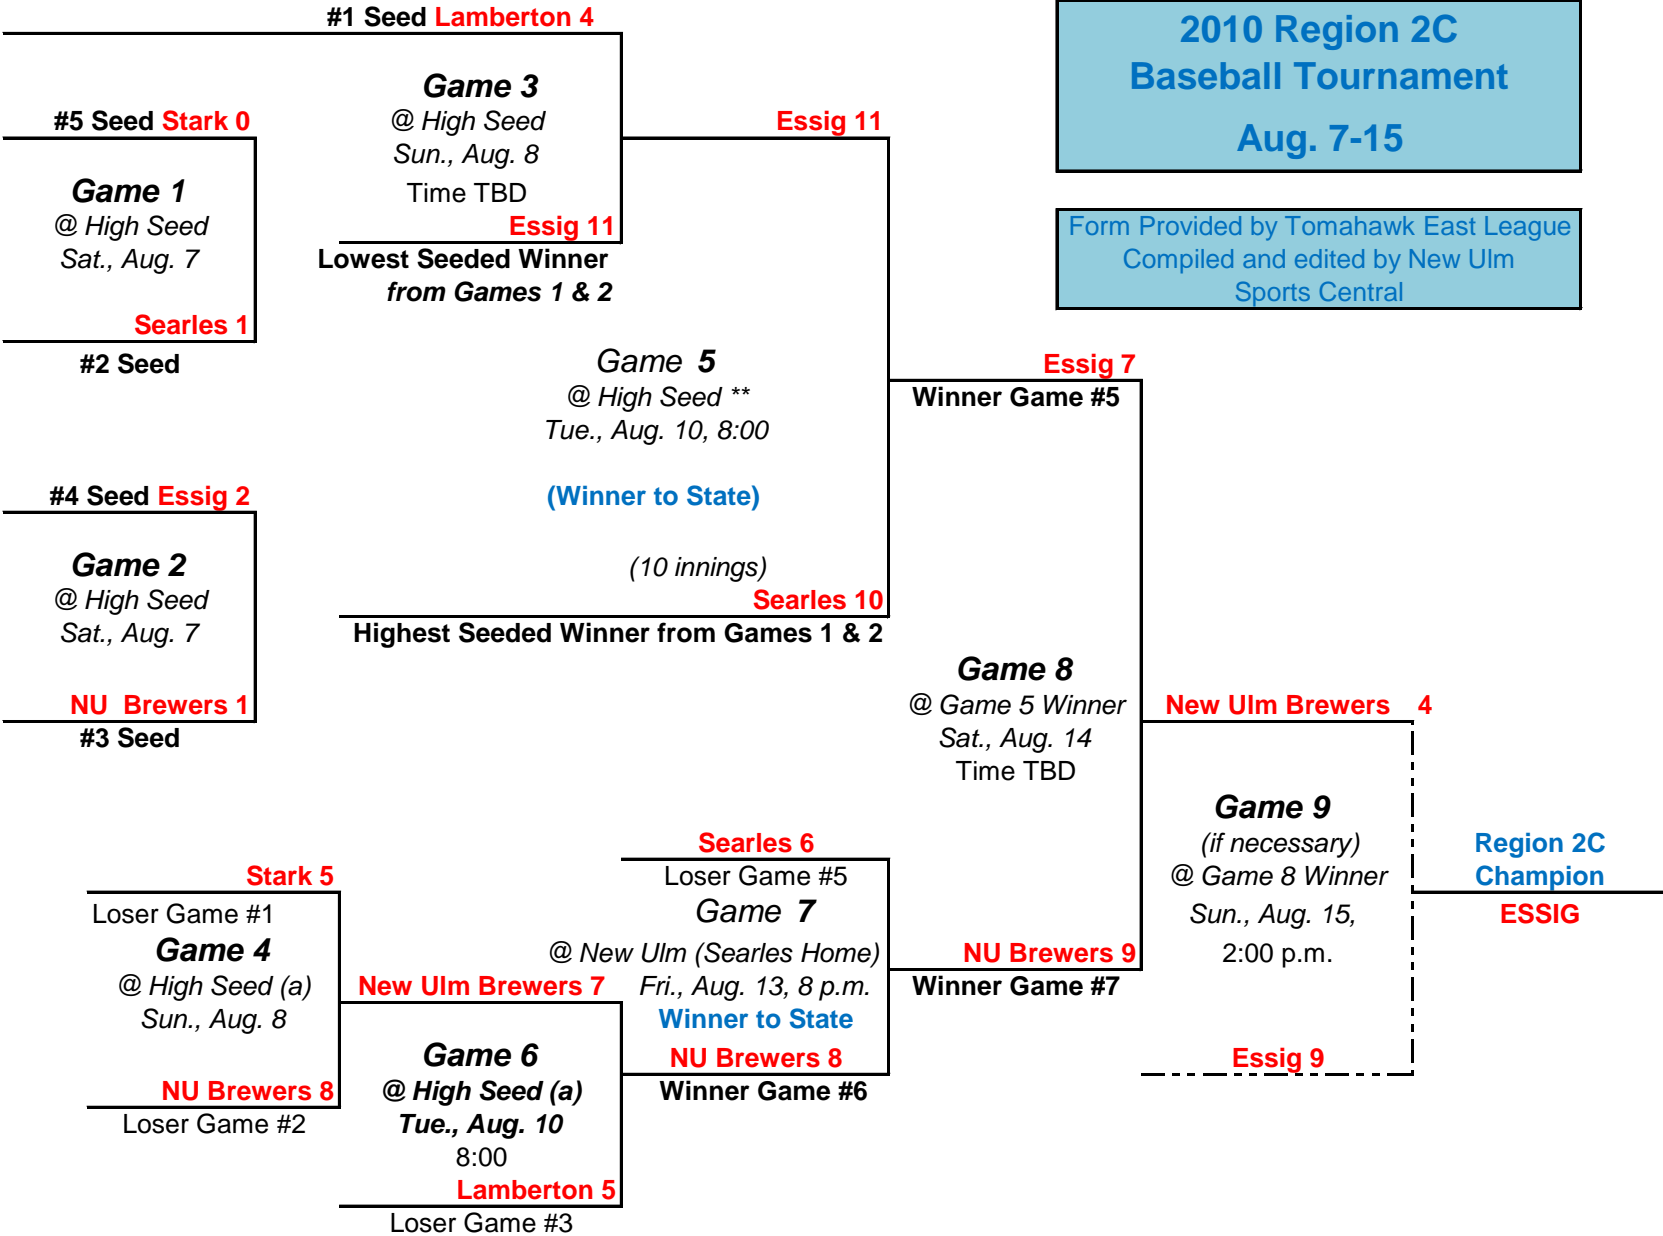

**2010 Region 2C
Baseball Tournament
Aug. 7-15**

Form Provided by Tomahawk East League
Compiled and edited by New Ulm
Sports Central

(a) Unless one team has not had a home game so far in the tournament. If both teams have had at least one home game so far, high seed is home team.